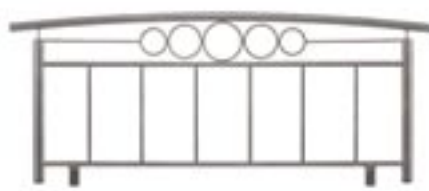

Hammered Silver