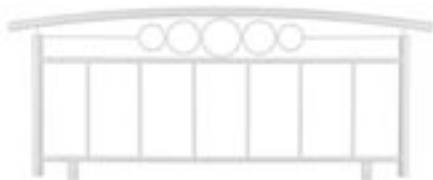

Textured White