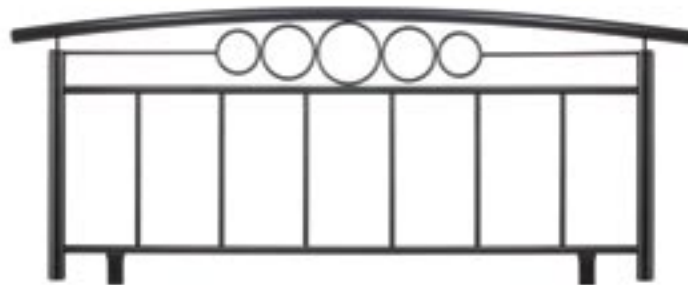

Avalon continued

Textured Black