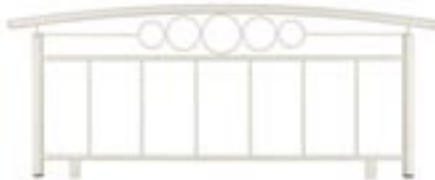

Textured Cream