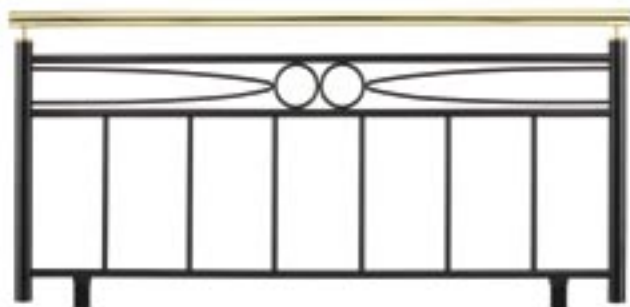

## *Camelot*

---

Available in two colourways

*Hammered White Gold with Brass Bar Trim*

*Textured Black with Brass Bar Trim*