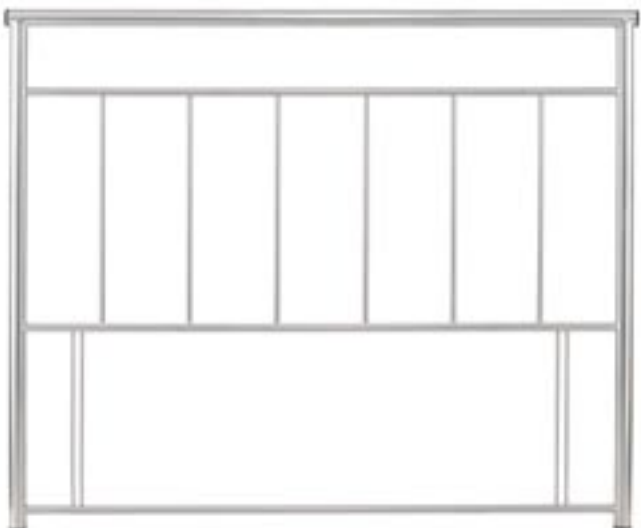

Floor Standing

COLLECTION

Offered in a choice of any of our 7 colourways

Available in sizes 3'0, 4'0, 4'6, 5'0, 6'0

London – shown in Silver