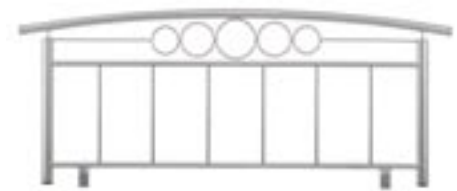

Legend Collection

HEADBOARDS

This **New** range has been designed with quality as well as style in mind. The **Merlin** and **Avalon** are available in 7 colourways including our **brand new** textured finishes.

The **Camelot** is available in 2 colourways with a brass bar trim enhancing its elegant appeal.

Available in sizes 3'0, 4'0, 4'6, 5'0, 6'0

Merlin

Available in 7 colourways

Avalon

Available in 7 colourways

Silver