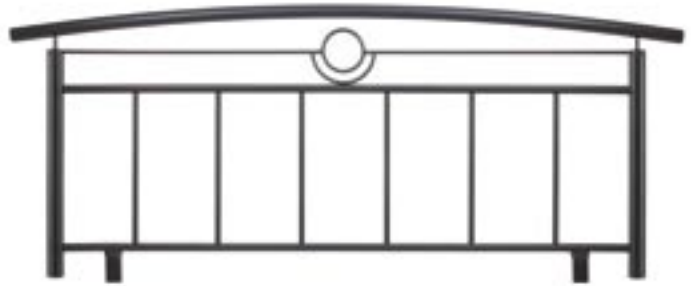

Legend Collection

HEADBOARDS

This **New** range has been designed with quality as well as style in mind. The **Merlin** and **Avalon** are available in 7 colourways including our **brand new** textured finishes.

The **Camelot** is available in 2 colourways with a brass bar trim enhancing its elegant appeal.

Available in sizes 3'0, 4'0, 4'6, 5'0, 6'0

Merlin

Available in 7 colourways

Textured Black